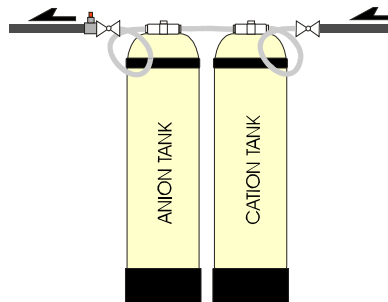

# DEIONIZER TANK LAYOUT OPTIONS

2 SETS OF TRI-BEDS & MIXED-BEDS  
One Online, 1 Standby

1 SET - TRI-BED & MIXED-BED  
No Backup

1 SET - TRI-BED

1 SET - DUAL-BED

1 MIXED-BED