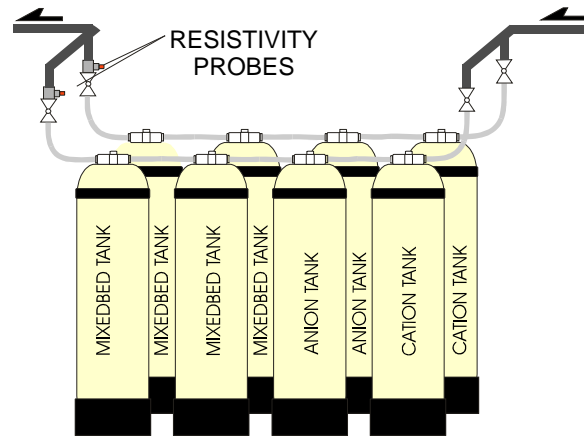

# DEIONIZER TANK LAYOUT OPTIONS

2 SETS OF TRI-BEDS & MIXED-BEDS  
One Online, 1 Standby

1 SET - TRI-BED & MIXED-BED  
No Backup

1 SET - TRI-BED

1 SET - DUAL-BED

1 MIXED-BED