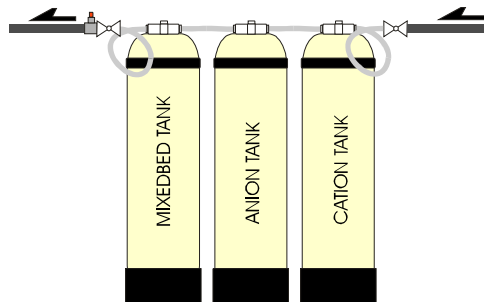

# DEIONIZER TANK LAYOUT OPTIONS

2 SETS OF TRI-BEDS & MIXED-BEDS  
One Online, 1 Standby

1 SET - TRI-BED & MIXED-BED  
No Backup

1 SET - TRI-BED

1 SET - DUAL-BED

1 MIXED-BED