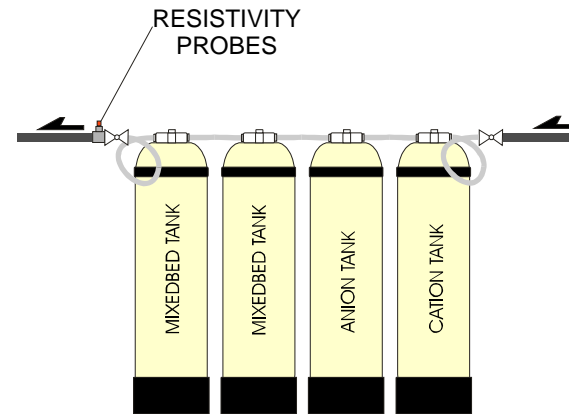

# DEIONIZER TANK LAYOUT OPTIONS

2 SETS OF TRI-BEDS & MIXED-BEDS  
One Online, 1 Standby

1 SET - TRI-BED & MIXED-BED  
No Backup

1 SET - TRI-BED

1 SET - DUAL-BED

1 MIXED-BED