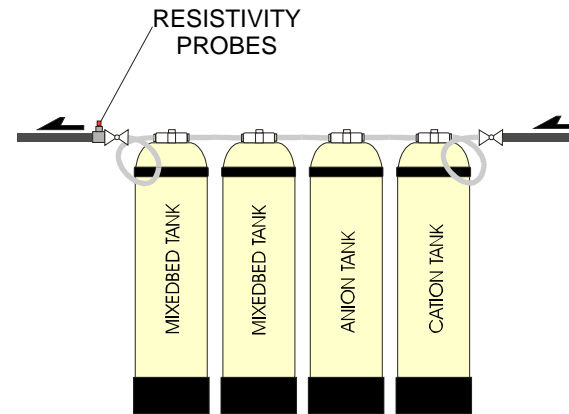

DEIONIZER TANK LAYOUT OPTIONS

2 SETS OF TRI-BEDS & MIXED-BEDS
One Online, 1 Standby

1 SET - TRI-BED & MIXED-BED
No Backup

1 SET - TRI-BED

1 SET - DUAL-BED

1 MIXED-BED