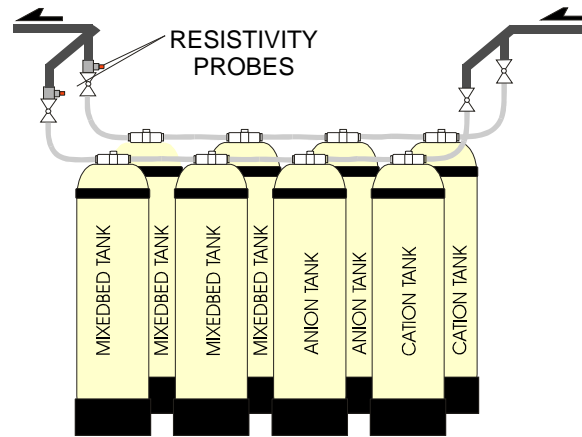

DEIONIZER TANK LAYOUT OPTIONS

2 SETS OF TRI-BEDS & MIXED-BEDS
One Online, 1 Standby

1 SET - TRI-BED & MIXED-BED
No Backup

1 SET - TRI-BED

1 SET - DUAL-BED

1 MIXED-BED