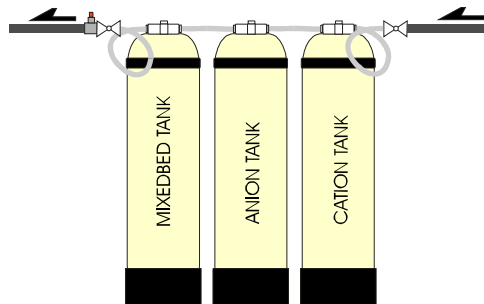

DEIONIZER TANK LAYOUT OPTIONS

2 SETS OF TRI-BEDS & MIXED-BEDS
One Online, 1 Standby

1 SET - TRI-BED & MIXED-BED
No Backup

1 SET - TRI-BED

1 SET - DUAL-BED

1 MIXED-BED