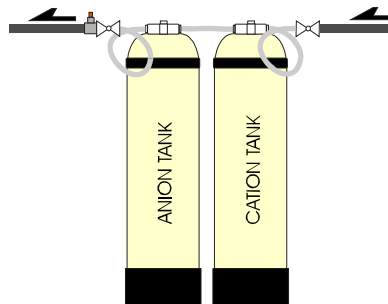

DEIONIZER TANK LAYOUT OPTIONS

2 SETS OF TRI-BEDS & MIXED-BEDS
One Online, 1 Standby

1 SET - TRI-BED & MIXED-BED
No Backup

1 SET - TRI-BED

1 SET - DUAL-BED

1 MIXED-BED